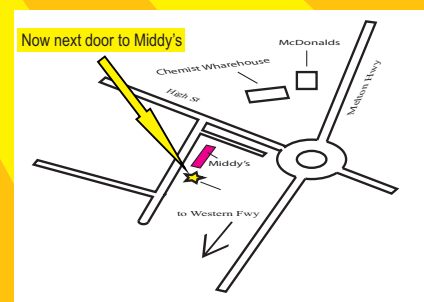

Enter Norton drive & take the 2nd driveway on the Left →

Store Opening hours: Mon , Tue, Thur, Fri 9:30am - 5:30 pm Sat 10am - 3pm

Closed Wednesday's & Sundays